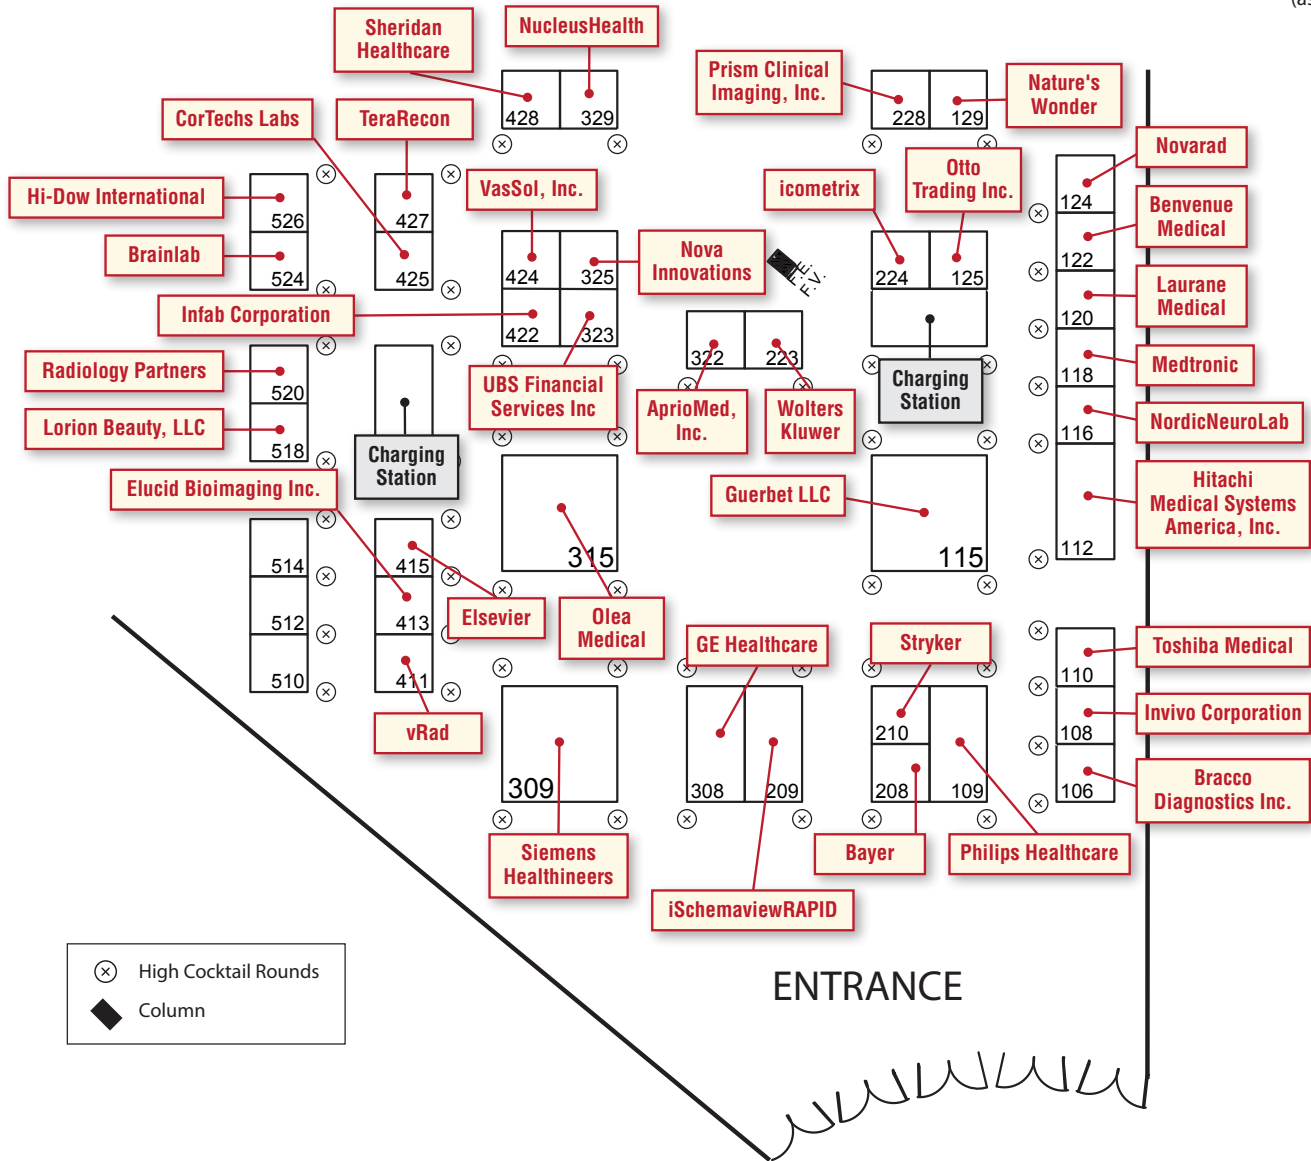

LONG BEACH CONVENTION & ENTERTAINMENT CENTER

Hall A (Lower Level)

(as of 4/9/17)

REGISTRATION HOURS

Promenade Lobby (Main Level)
 Saturday, April 22 – Wednesday, April 266:30am–6:00pm

INSTALLATION

Saturday, April 228:00am–5:00pm
 Sunday, April 238:00am–4:30pm

EXHIBIT HOURS

Monday, April 24..... 10:00am–5:00pm
 Tuesday, April 25..... 10:00am–5:00pm
 Wednesday, April 26..... 10:00am–5:00pm

DISMANTLE HOURS

Wednesday, April 26..... 5:00pm–9:00pm
 Thursday, April 27.....8:00am–1:00pm

CLOSING RECEPTION OF THE SYMPOSIUM

104 Foyer/Promenade Plaza (Main Level)
 Sunday, April 23 6:00pm–7:15pm

ANNUAL MEETING RECEPTION

Hall A (Lower Level)
 Monday, April 24..... 6:30pm–8:00pm

Continuous Coffee Service in Technical Exhibit Hall during Exhibition Hours